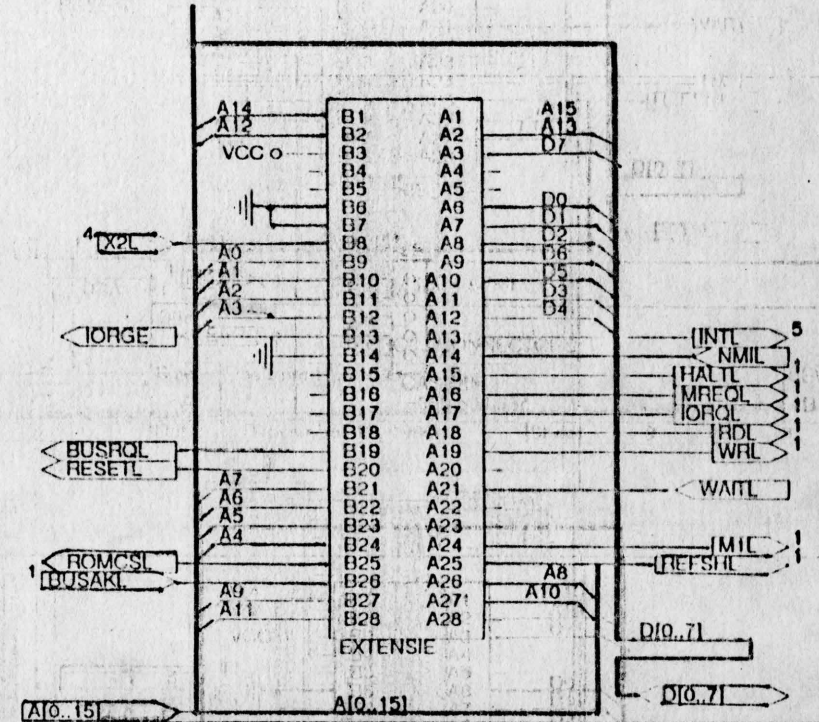

ICE - APME	
Title HC90 CONNECTORS	
Size A	Document Number 869 594 934
Date: November 12, 1990	Sheet 9 of 9