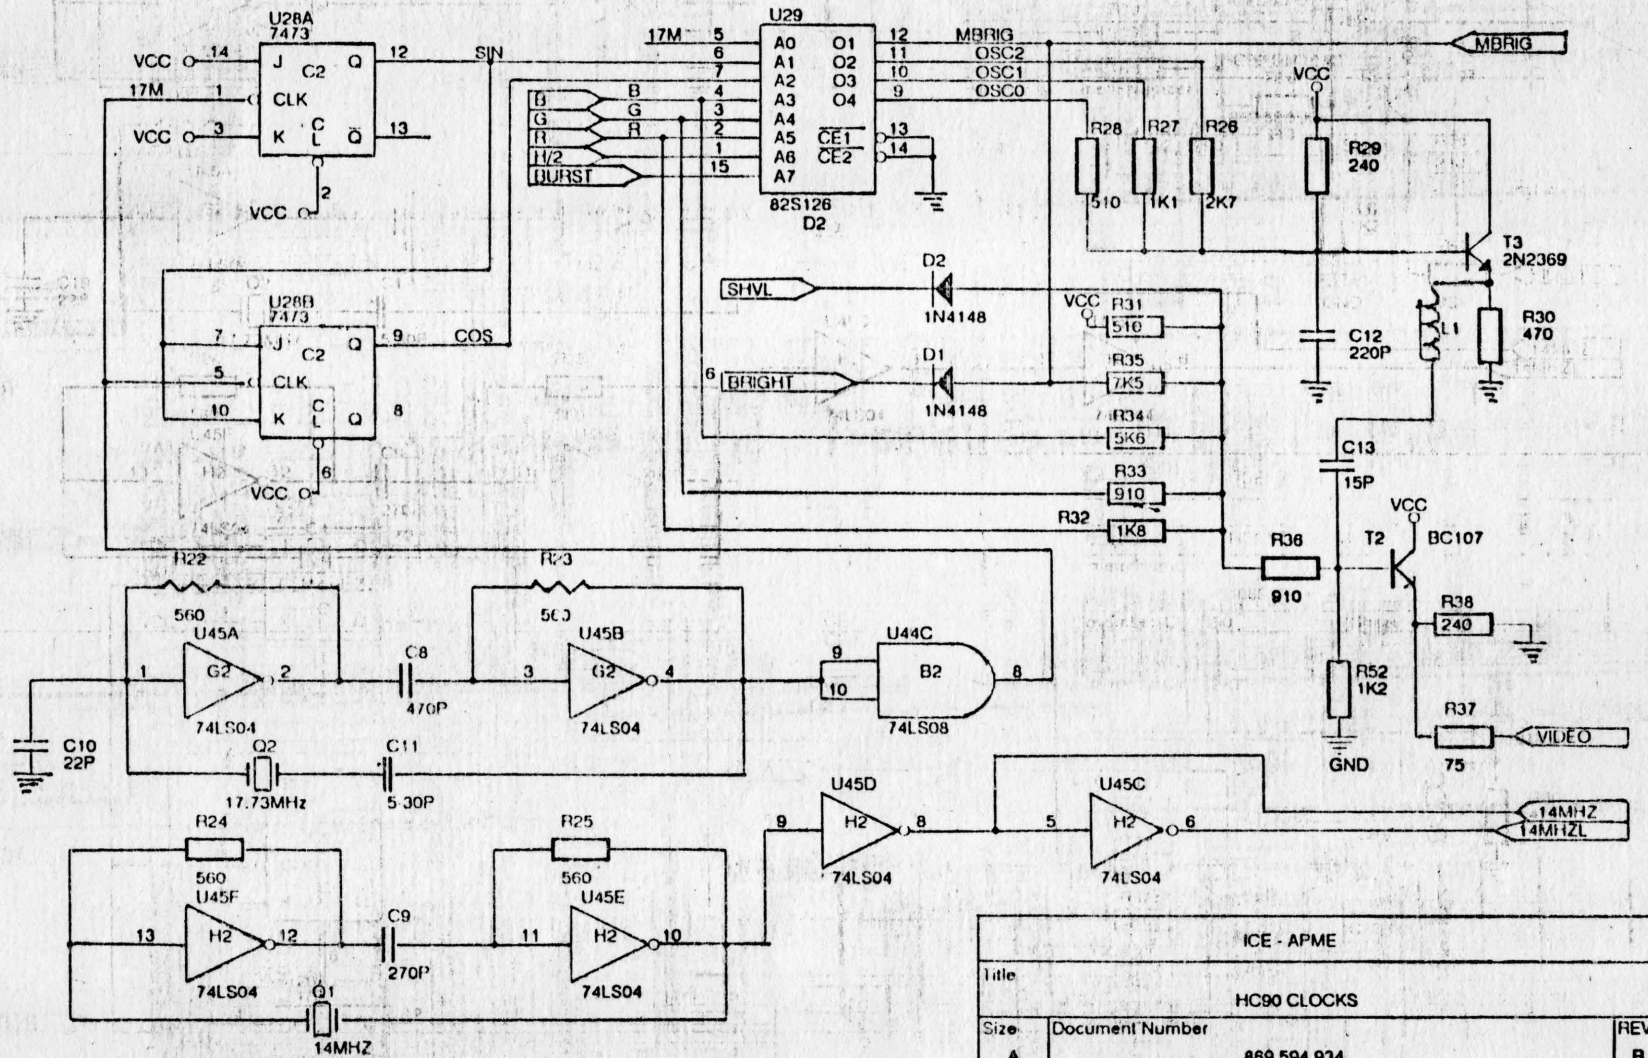

ICE - APME		
Title		
HC90 CLOCKS		
Size	Document Number	REV
A	869 594 934	B
Date:	November 12, 1990	Sheet 7 of 9