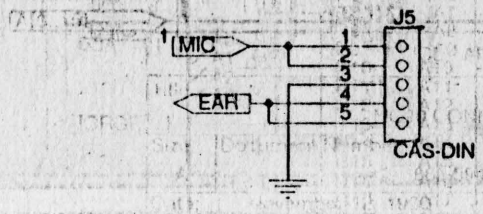

ICE - APME	
Title HC90 CONNECTORS	
Size A	Document Number 869 594 934
Date: November 12, 1990	Sheet 9 of 9