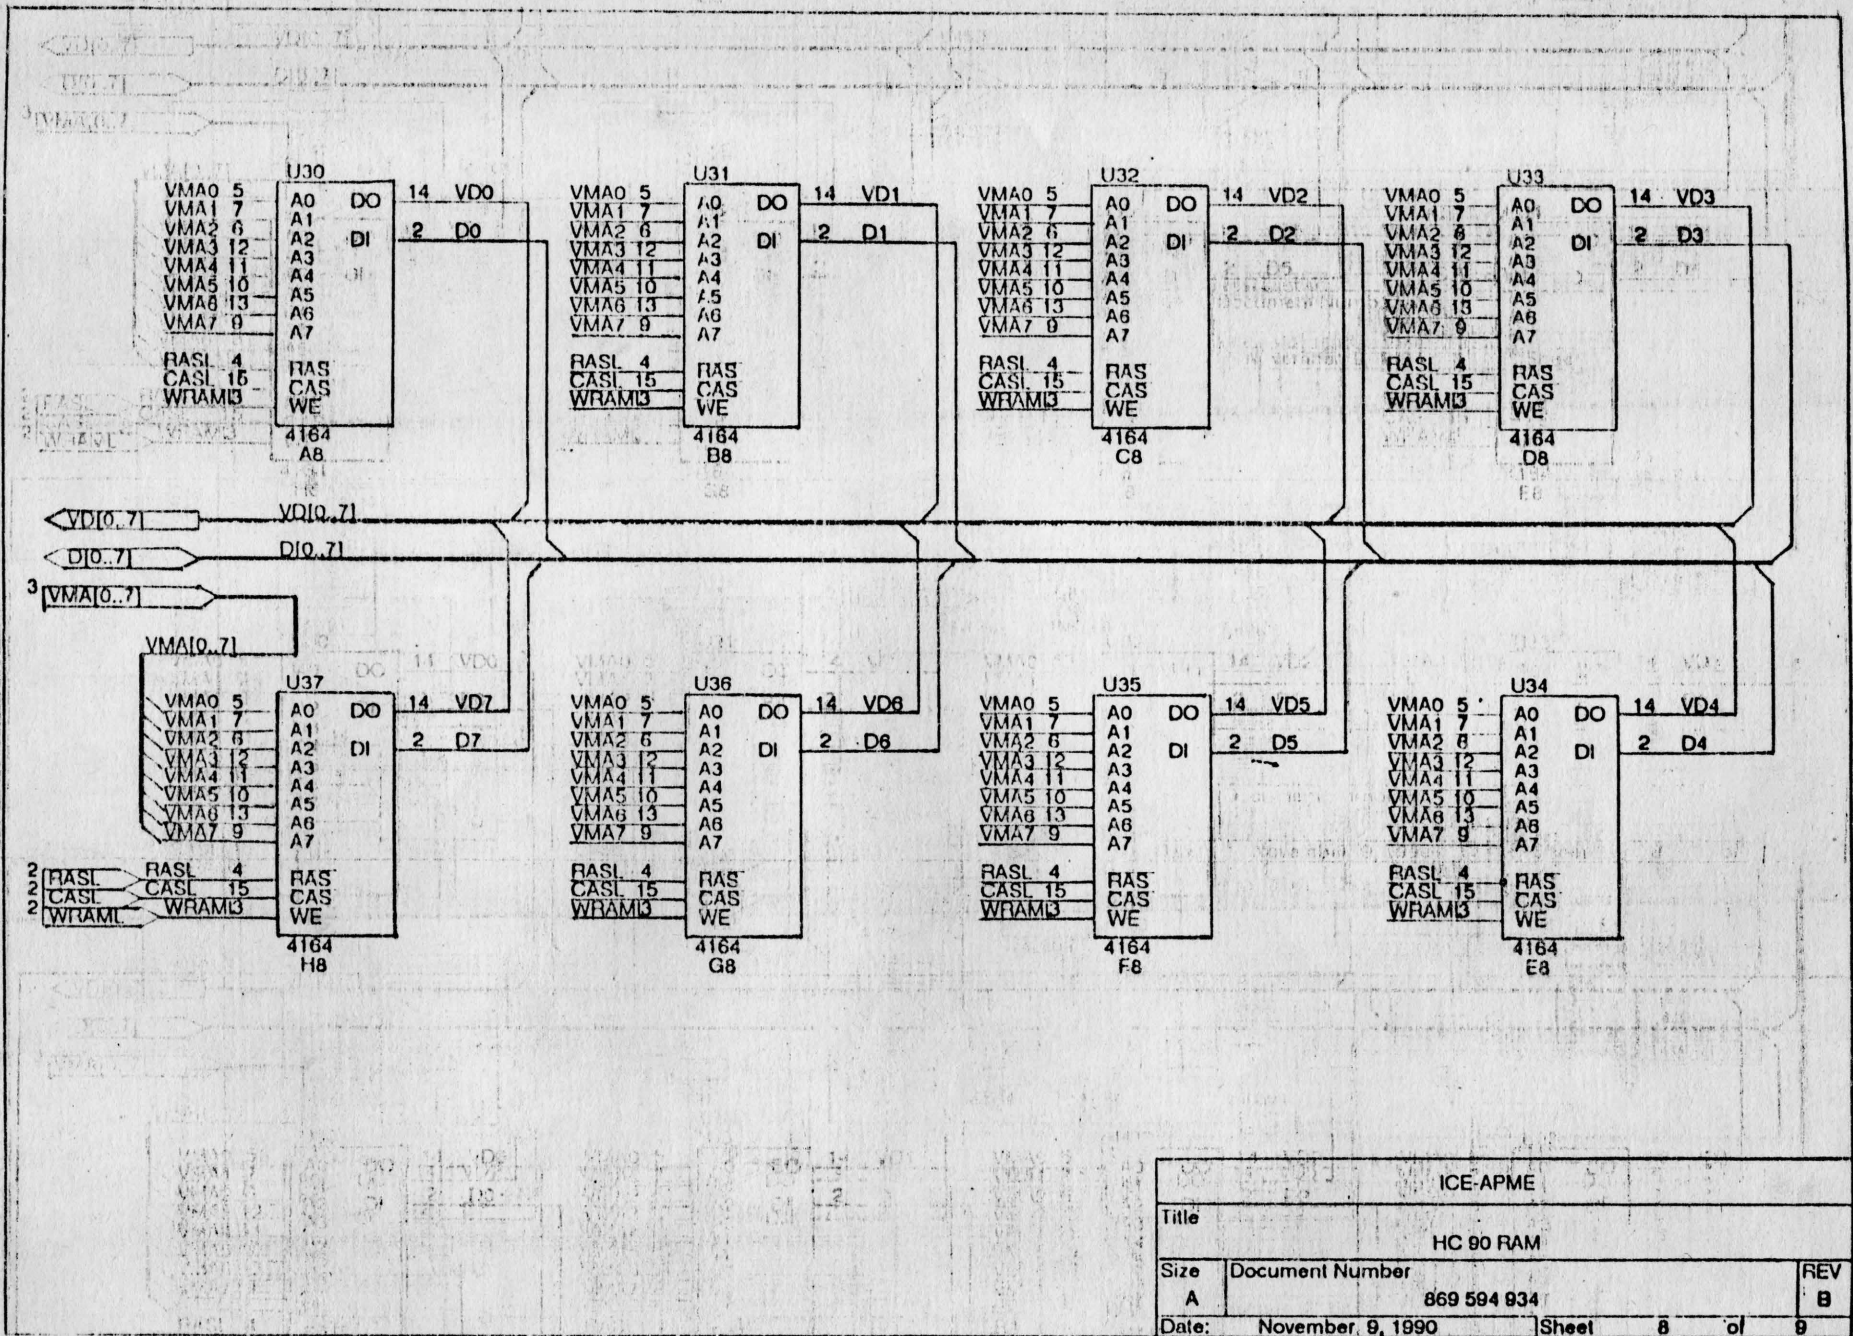

ICE-APME		
Title		
HC 90 RAM		
Size	Document Number	REV
A	869 594 934	B
Date:	November 9, 1990	Sheet 8 of 9