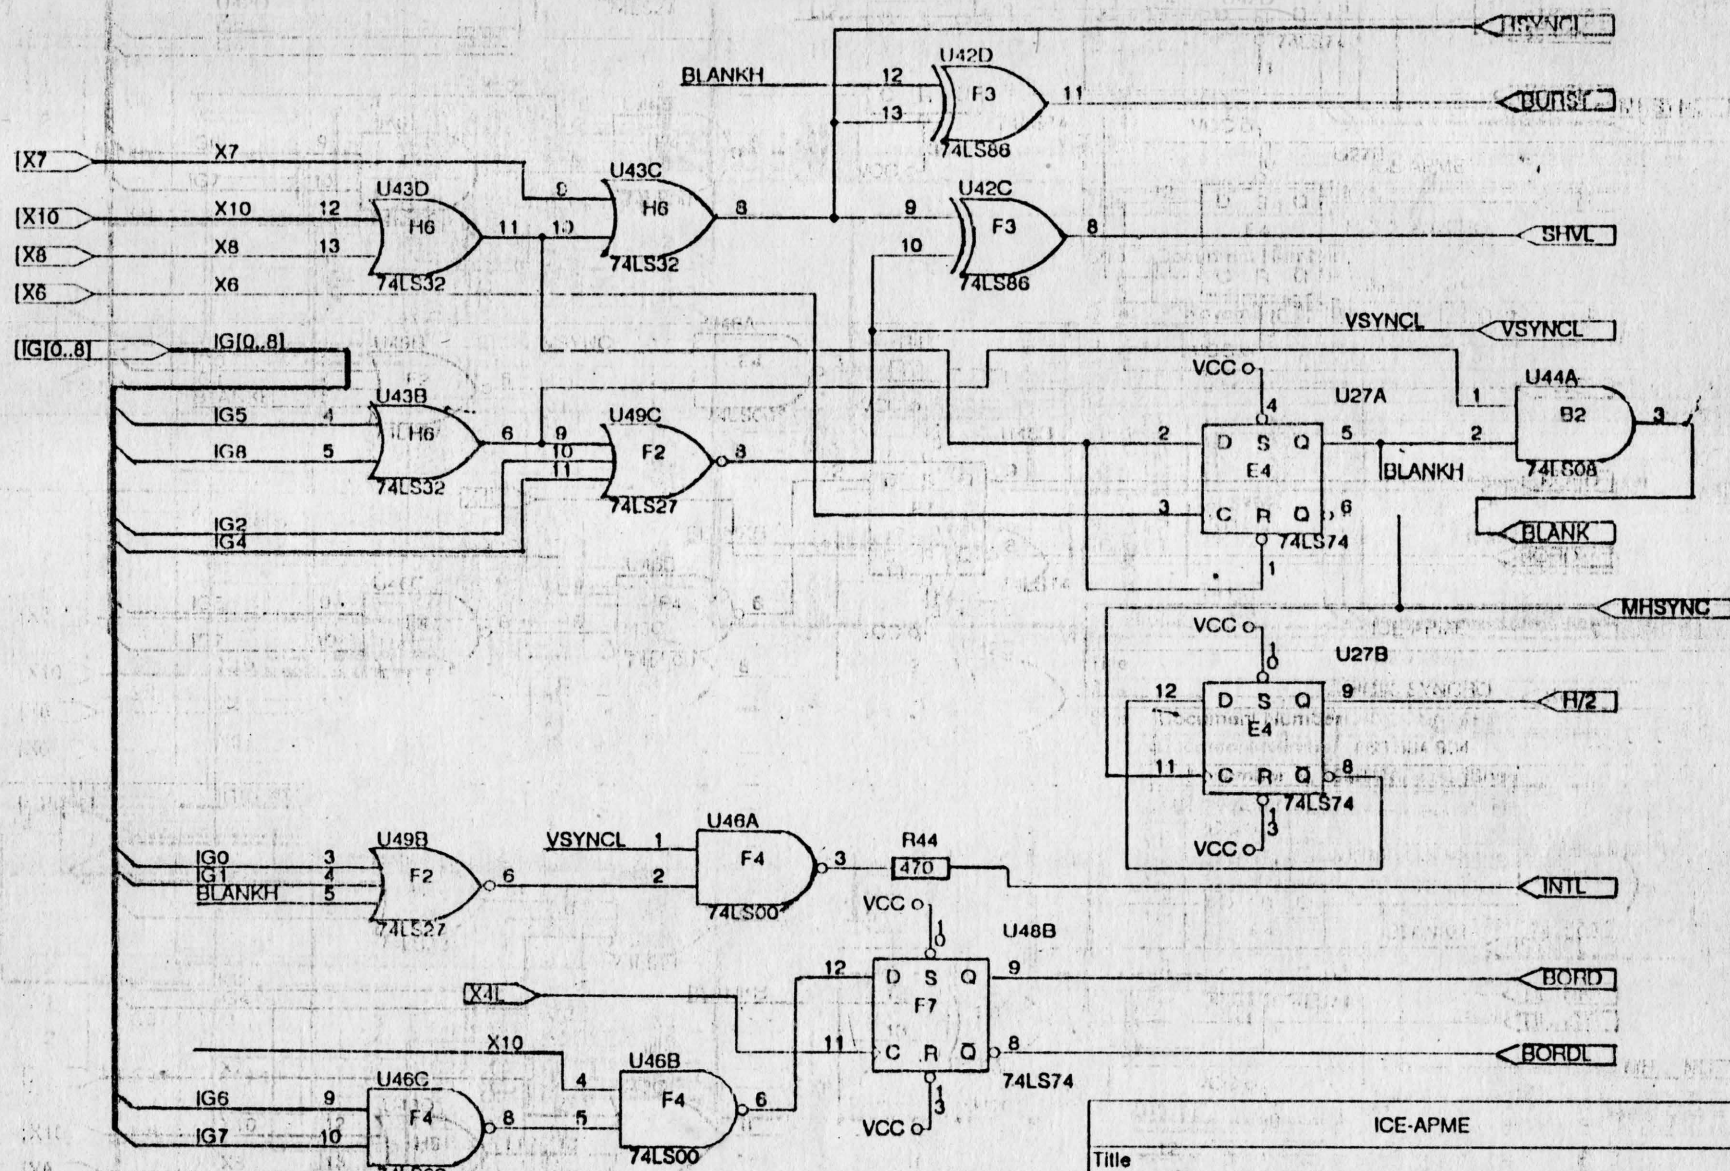

ICE-APME			
Title			
HC90 SYNCRO			
Size	Document Number	REV	
A	869 594 934	B	
Date:	November 9, 1990	Sheet	5 of 9