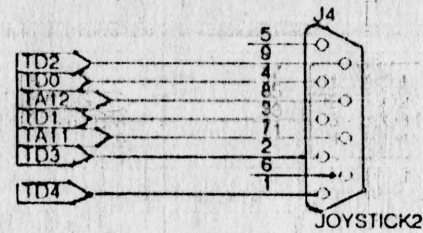

ICE - APME	
Title HC90 CONNECTORS	
Size A	Document Number 869 594 934
Date: November 12, 1990	Sheet 9 of 9