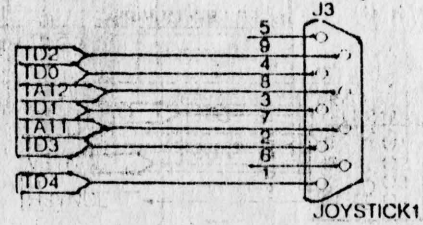

ICE - APME	
Title HC90 CONNECTORS	
Size A	Document Number 869 594 934
Date: November 12, 1990	Sheet 9 of 9