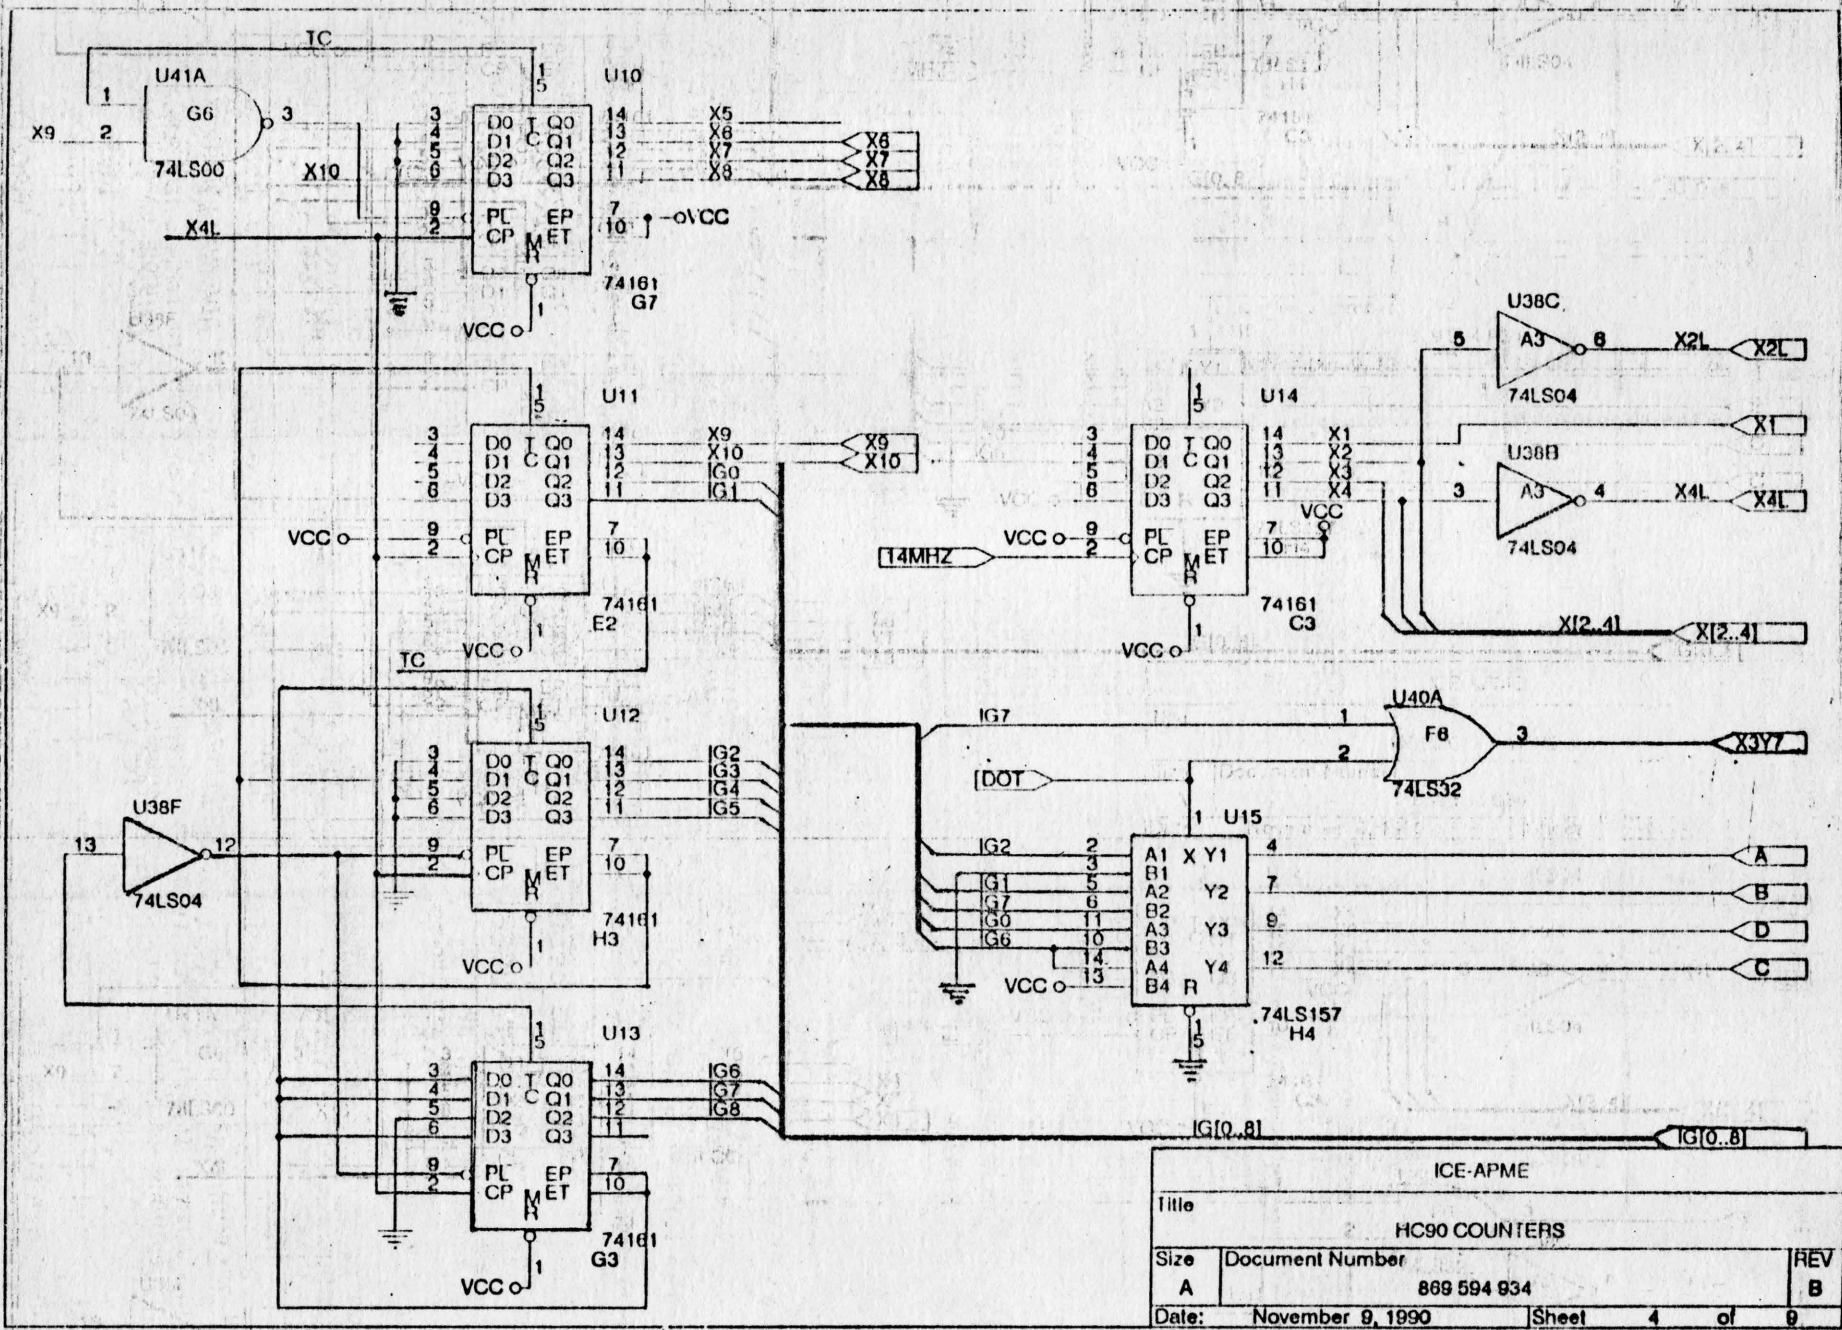

ICE-APME		
Title		
HC90 COUNTERS		
Size	Document Number	REV
A	869 594 934	B
Date:	November 9, 1990	Sheet 4 of 9