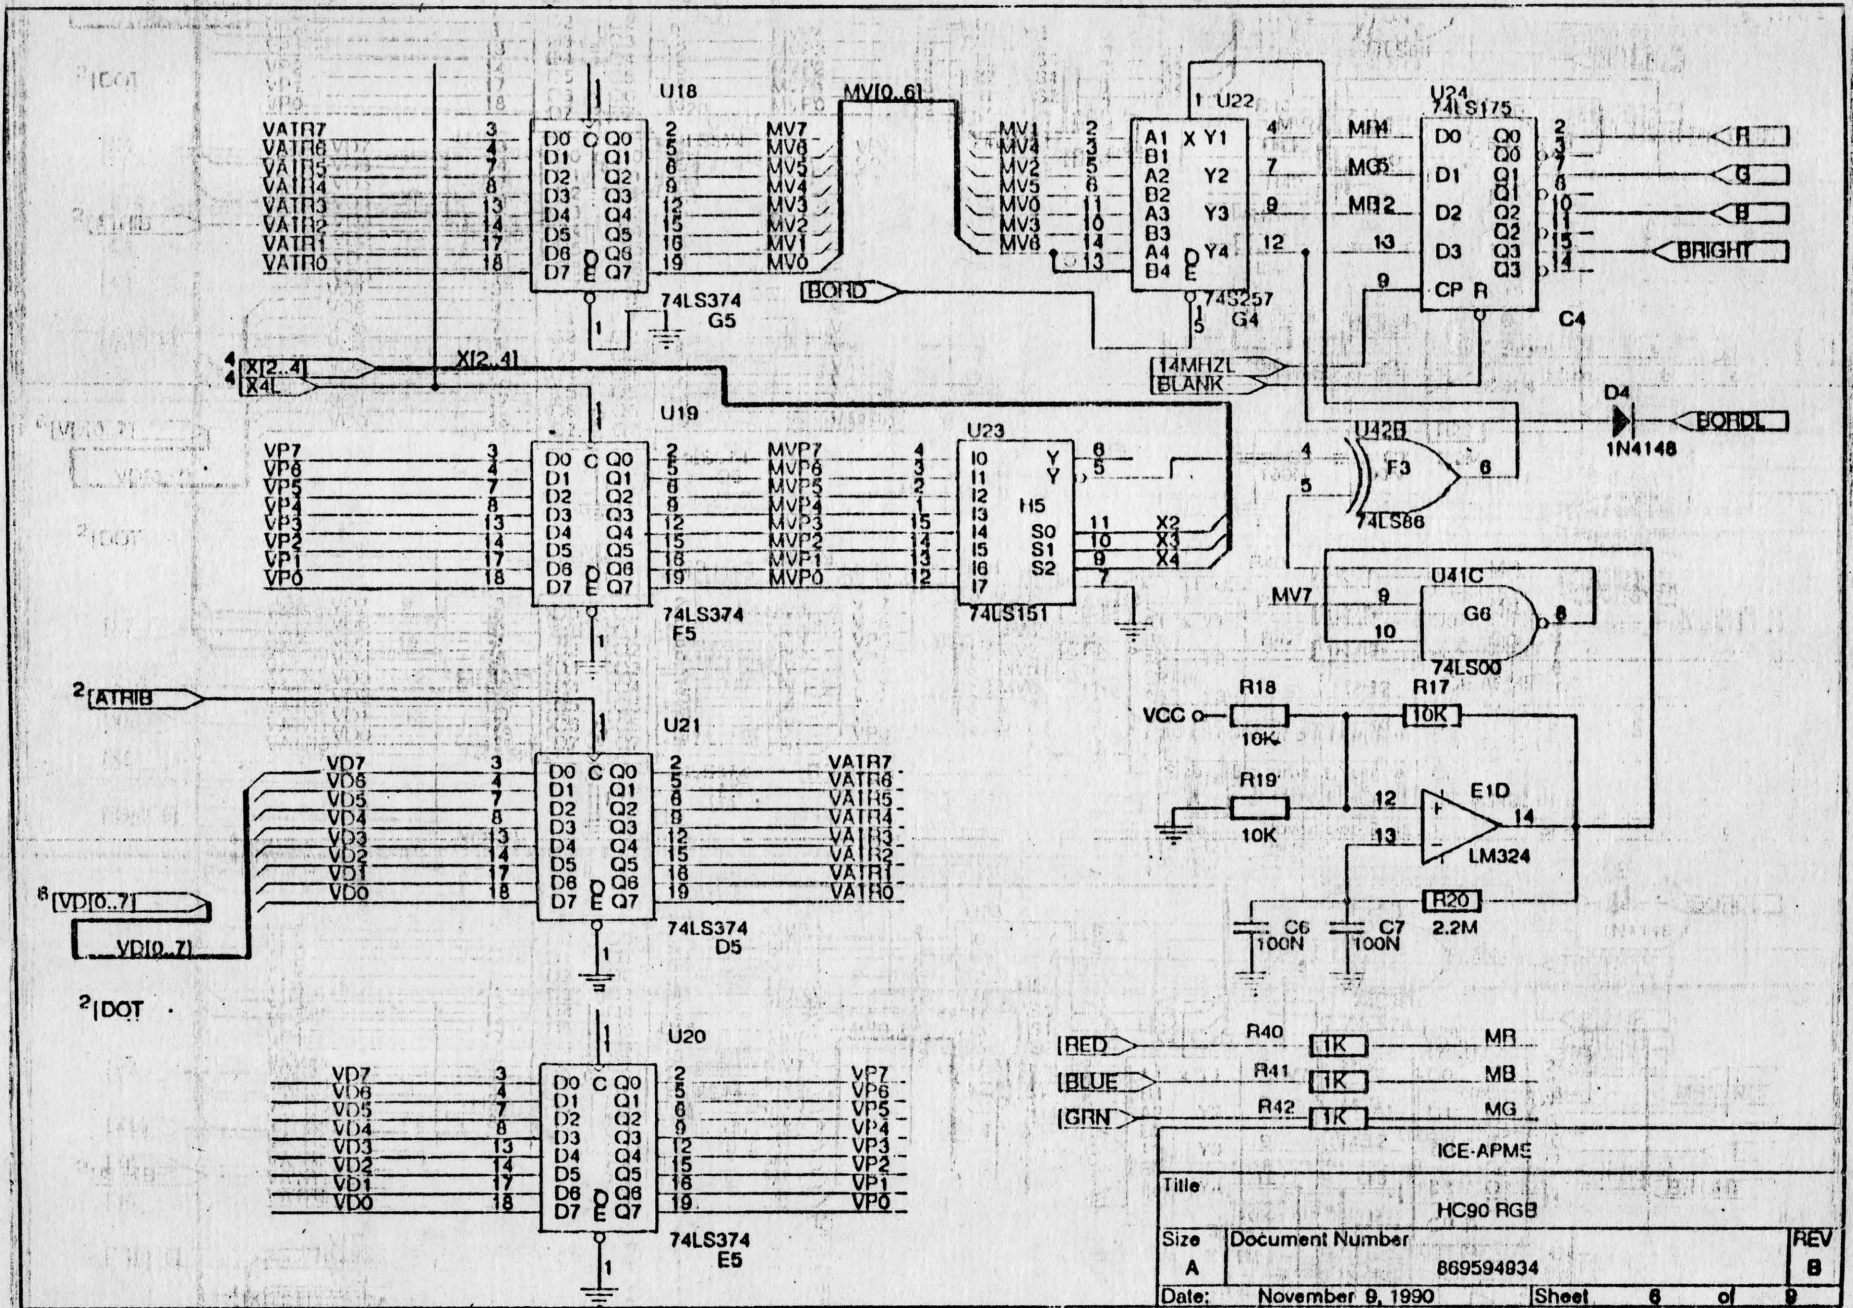

ICE-APME		
Title: HC90 RGB		
Size: A	Document Number: 869594834	REV: B
Date: November 9, 1990	Sheet: 6	of 9