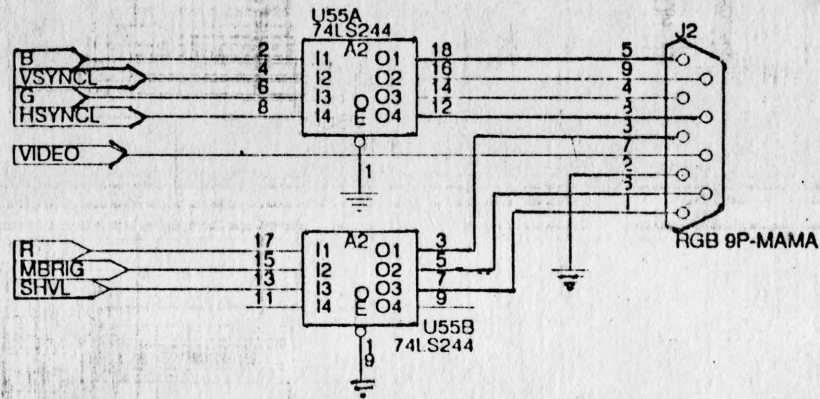

ICE - APME	
Title HC90 CONNECTORS	
Size A	Document Number 869 594 934
Date: November 12, 1990	Sheet 9 of 9