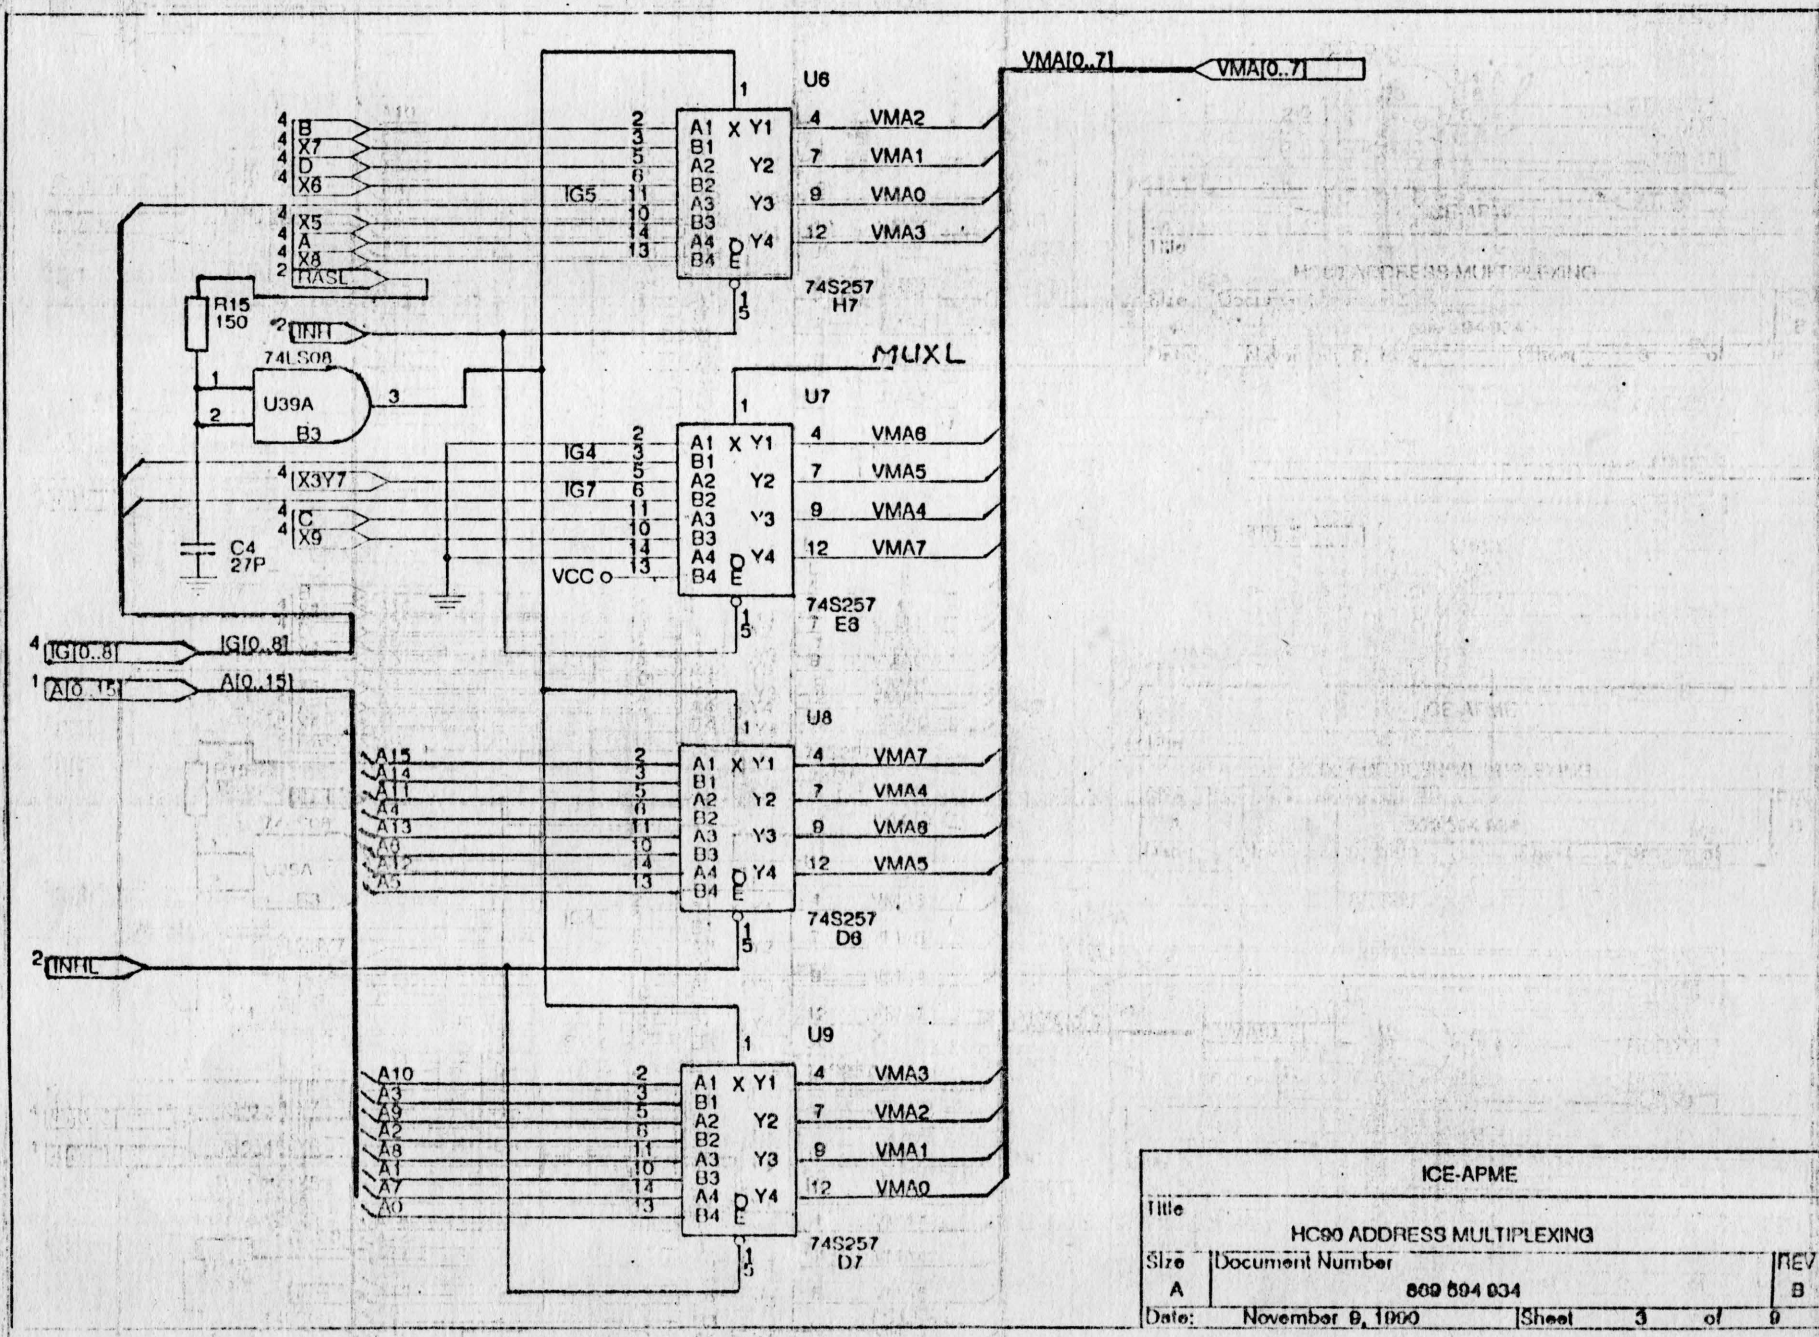

ICE-APME		
Title		
HC90 ADDRESS MULTIPLEXING		
Size	Document Number	REV
A	869 804 034	B
Date:	November 9, 1990	Sheet 3 of 9